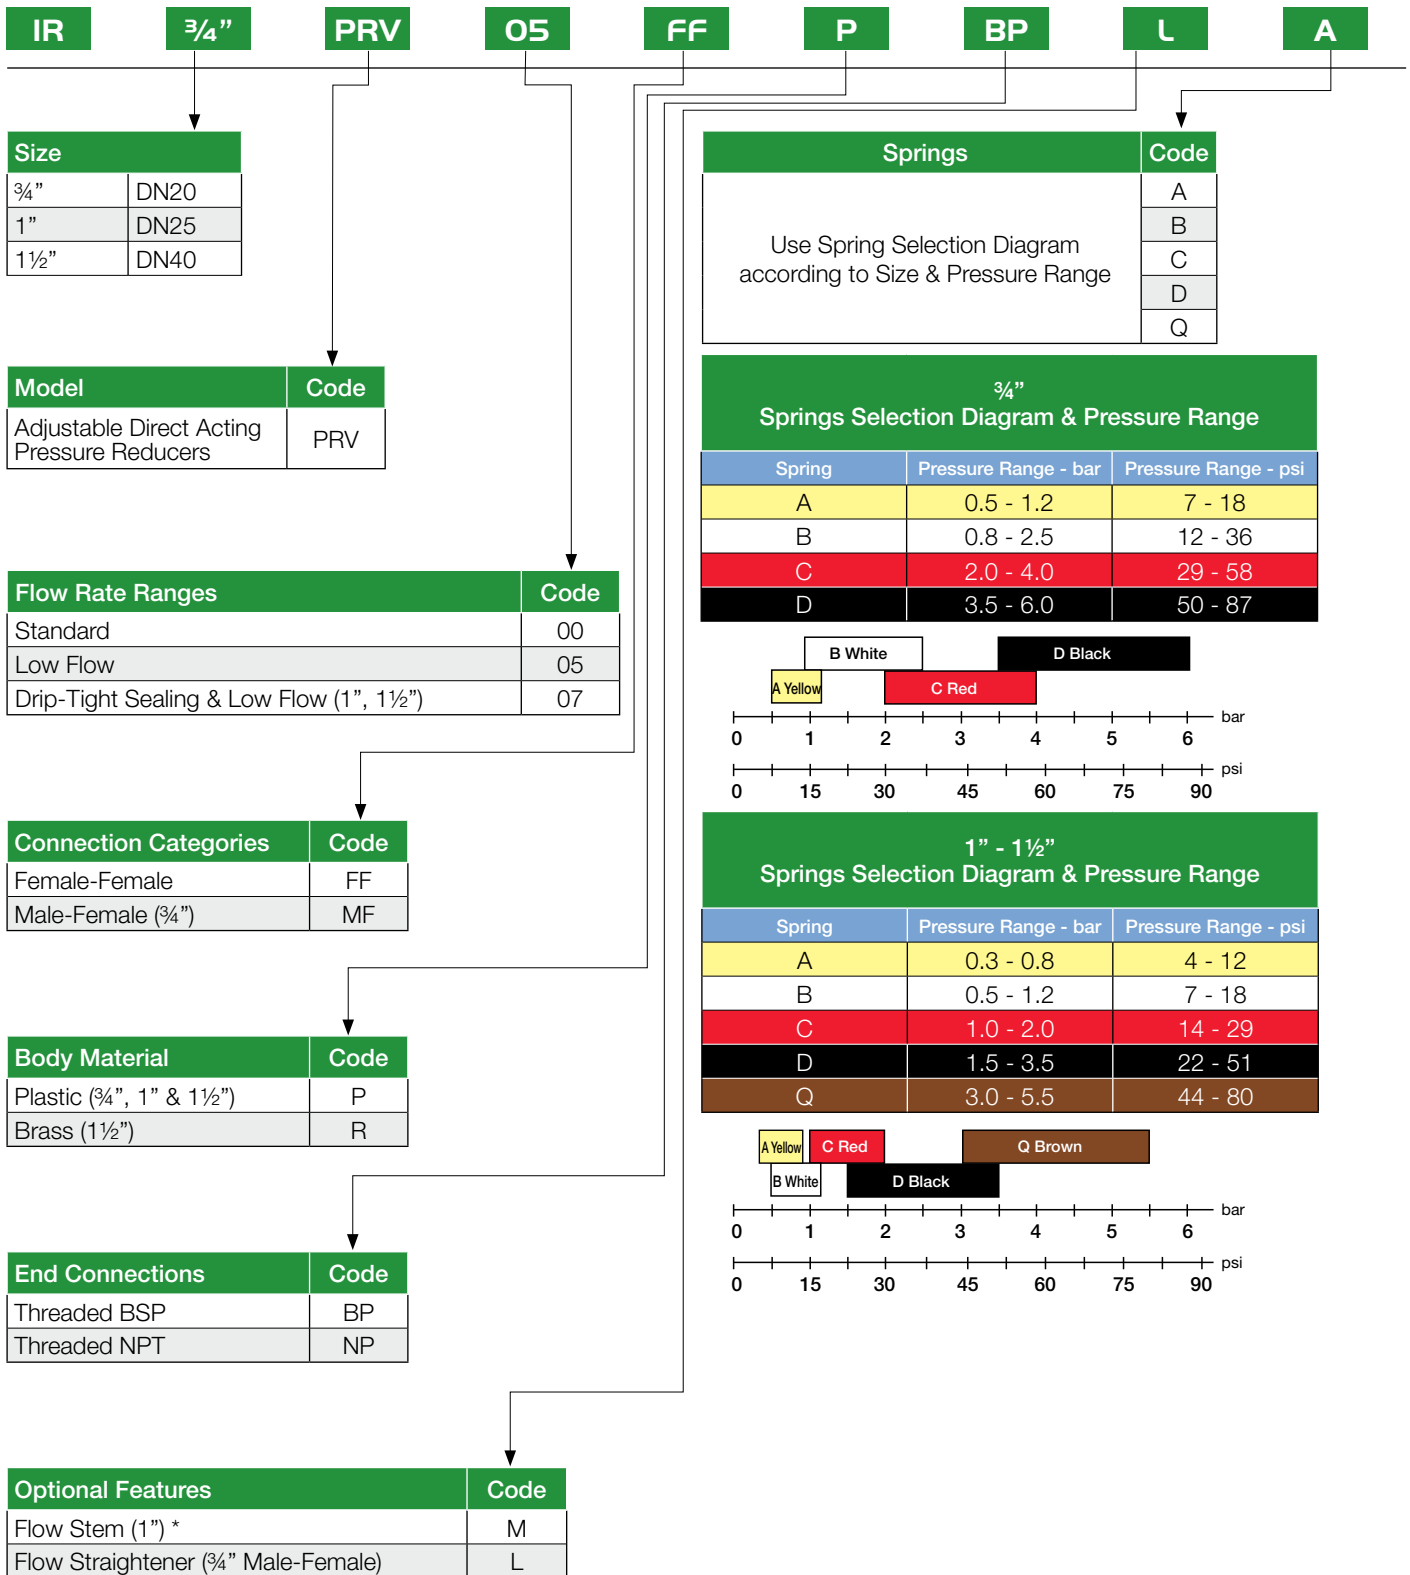

BERMAD Irrigation

PRV Series - Ordering Guide

PRV Series

* 1" PRV 07 with Flow Stem is **Standard Flow** & Drip Tight Sealing