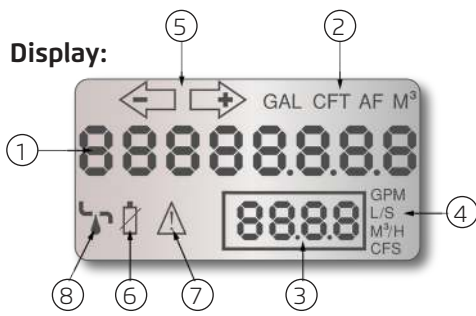

All existing BERMAD water meters with mechanical magnetic registers can be upgraded to the new Electronic Register

E-Register + 900 Meter

E-Register + Turbo-Bar Meter

E-Register + Turbo-IR Meter

* Turbo-Bar upgrade can be done only on new models production dated Jan-2016

E-register display menus

Applicable Icons:

1. Volume
2. Volume units
3. Flow Rate
4. Flow Rate units
5. Volume direction
6. Battery level indication
7. General warning
8. Leakage alert

Possible usage and application for the E register