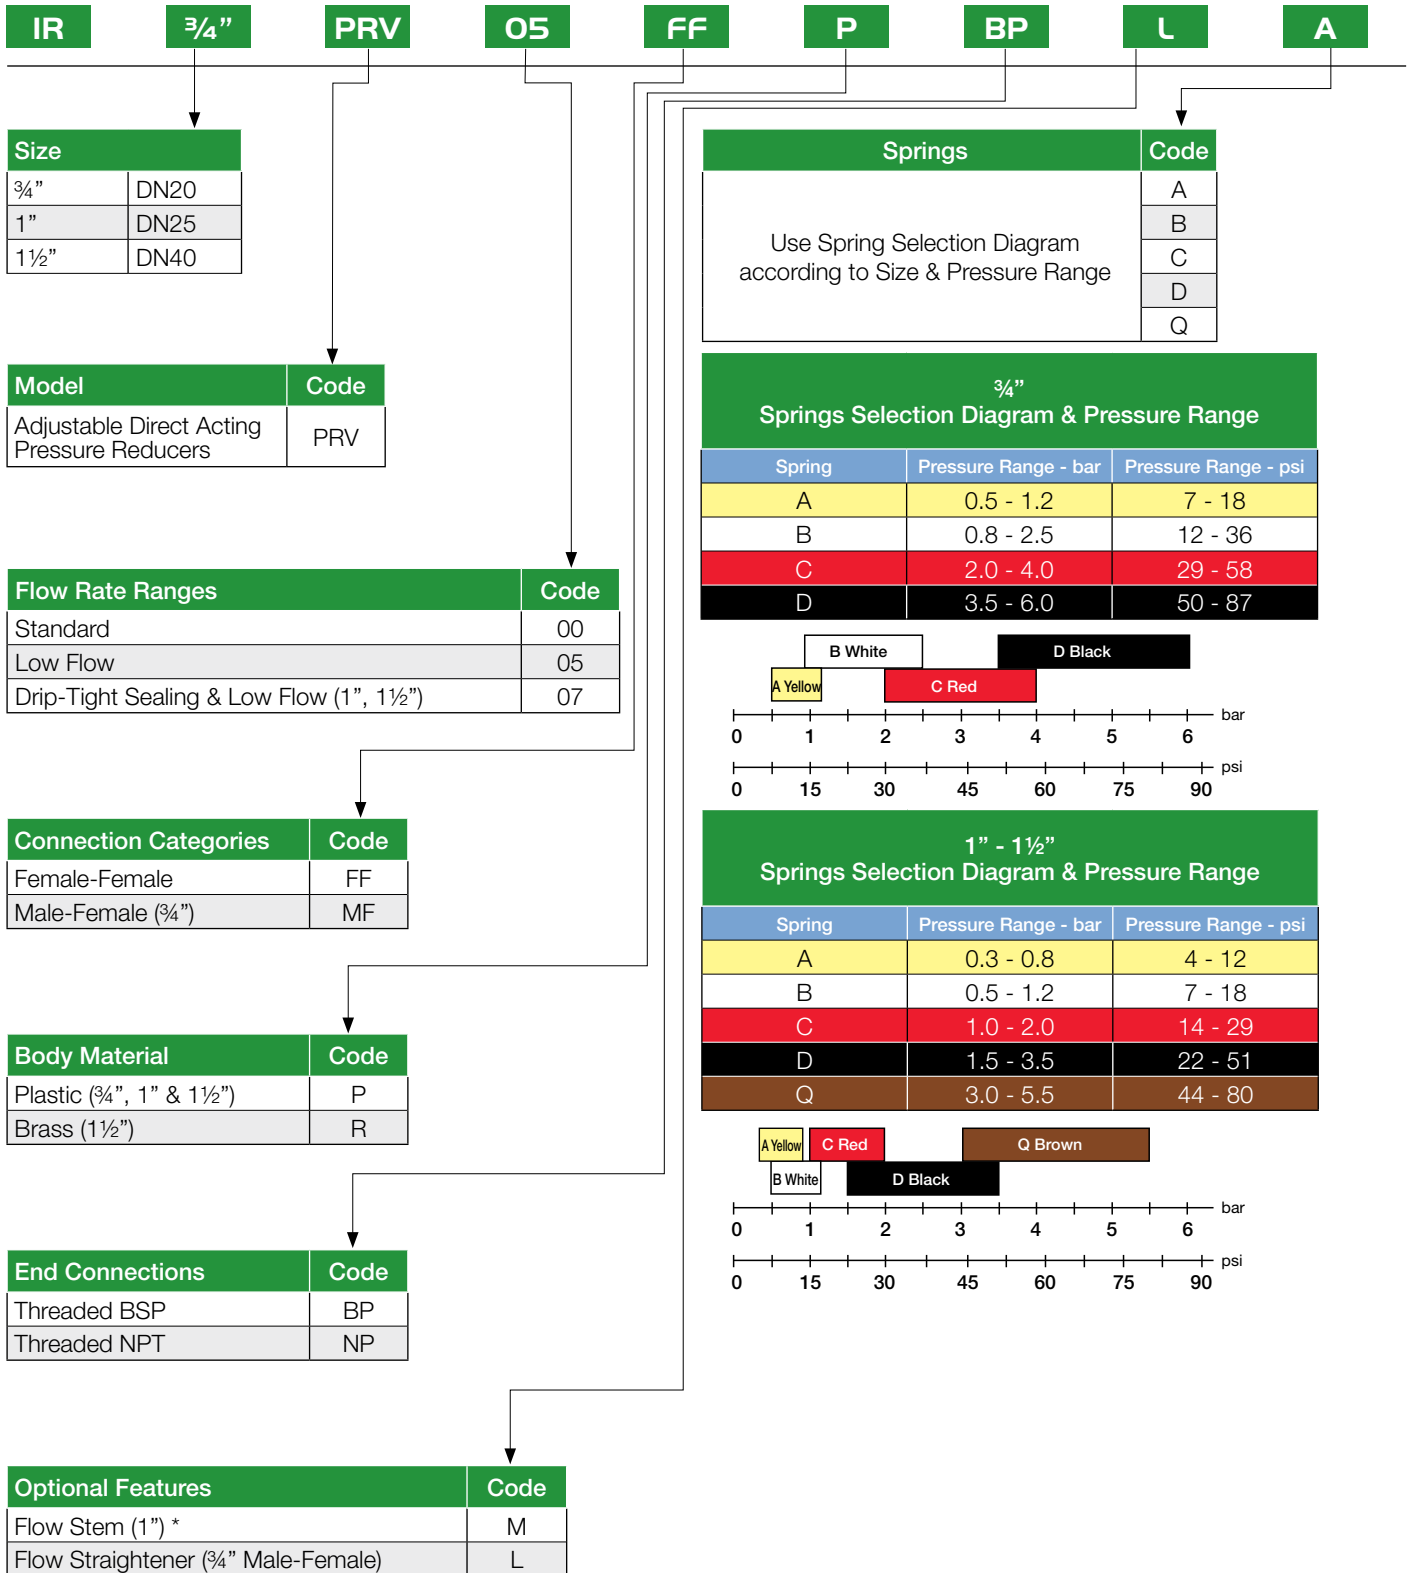

BERMAD Irrigation

PRV Series - Ordering Guide

PRV Series

* 1" PRV 07 with Flow Stem is **Standard Flow** & Drip Tight Sealing