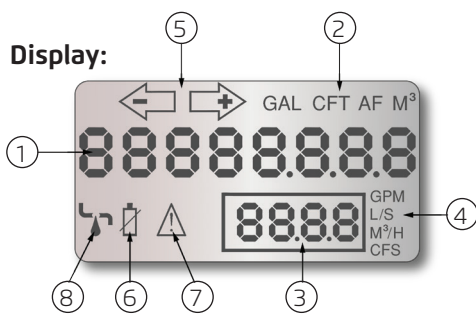

All existing BERMAD water meters with mechanical magnetic registers can be upgraded to the new Electronic Register

E-Register + 900 Meter

E-Register + Turbo-Bar Meter

E-Register + Turbo-IR Meter

* Turbo-Bar upgrade can be done only on new models production dated Jan-2016

E-register display menus

Applicable Icons:

1. Volume
2. Volume units
3. Flow Rate
4. Flow Rate units
5. Volume direction
6. Battery level indication
7. General warning
8. Leakage alert

Possible usage and application for the E register