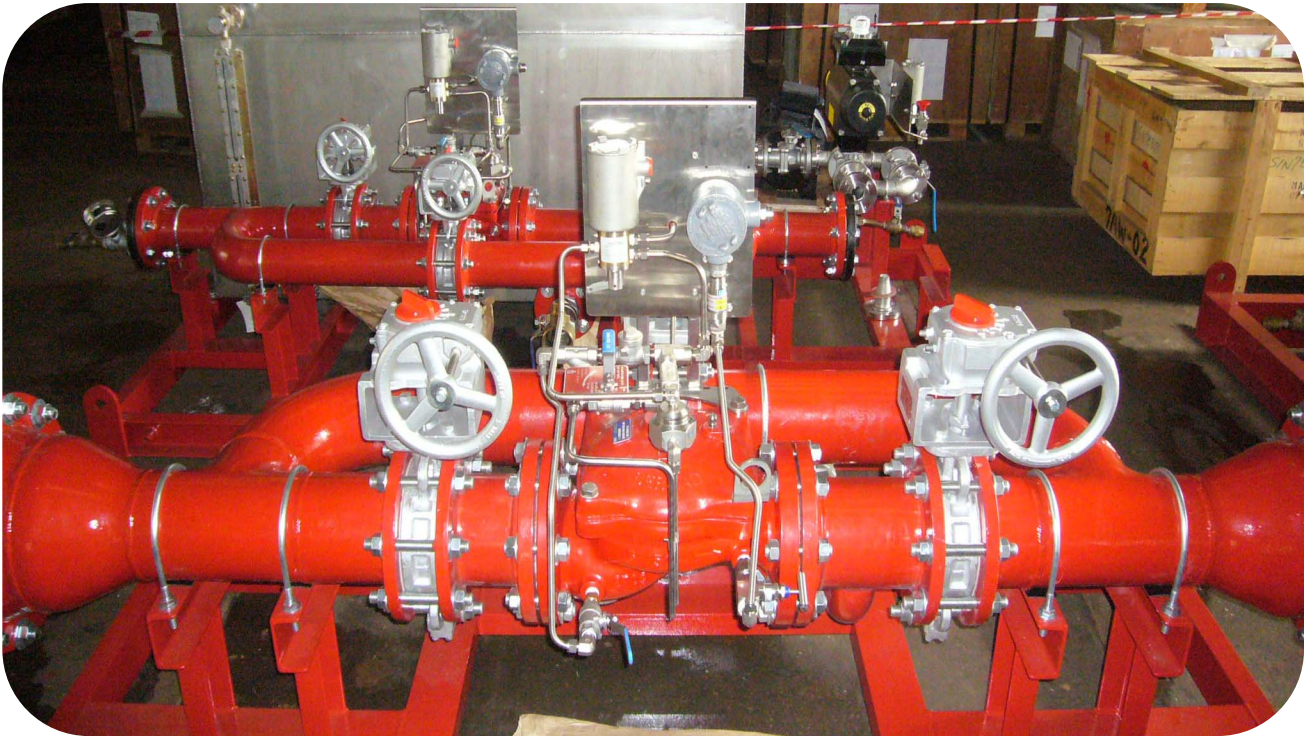

BERMAD Fire Protection

FPSO Jubilee

Project Name	Jubilee FPSO
Country	Offshore Ghana
Application	On – Off Deluge Valve
Bermad Solution	Foam & Deluge valves skids. Ni.Al.Bronze, Remote on off Deluge valves suited For offshore & Marine environment

BERMAD Fire Protection

FPSO Jubilee

Optional Text	<p>Remote On – Off deluge valves allowing remote activation and remote reset of the deluge valves including Pressure switches for indication were applied. As fluid handled is seawater, all components and trim materials used are suitable for this application including Ni.A.Bronze Deluge valves body materials, EExd Solenoid valve with Ni.Al.Bronze body and all trims using Monel materials.</p> <p>AI system components were installed on a self supported instrument panel to reduce skid size.</p>
---------------	--